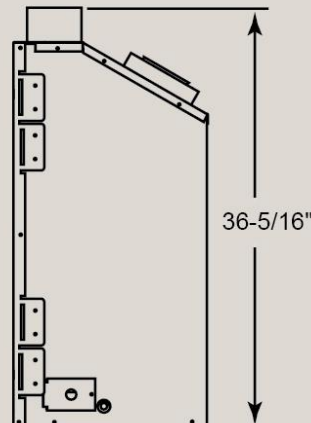

37" Direct Vent Fireplace

GLASS FRAME OPTIONS ARE TO BE CHOSEN WHEN ORDERING

Rectangular Glass Frame
(shown with optional grey brick
liner and standard flush louvers)

Arched Glass Frame
(shown with optional red brick
liner and classic style louvers)

Fireplace dimensions
without safety screen:

Standard features:

- * Realistic glowing 7 pc. log set with ember bed.
- * Flush louvers (optional Classic Louvers available).
- * Stainless steel flex connector and gas shut-off valve.
- * Variable gas valve for flame height control.
- * Operates without electricity to provide heat during a power failure.
- * Battery operated pilot igniter.
- * On/Off Wall Switch.
- * Safety screen.
- * Rectangular glass frame.
- * Burner and heavy gauge welded firebox are covered by Lifetime Warranty.