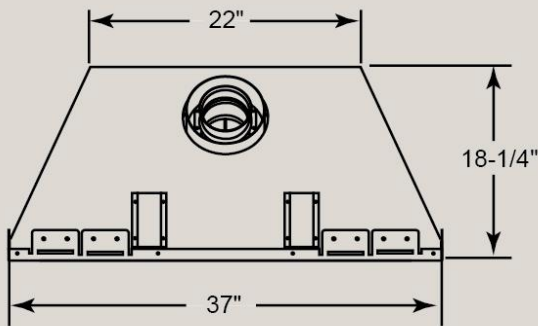

37" Direct Vent Fireplace

GLASS FRAME OPTIONS ARE TO BE CHOSEN WHEN ORDERING

Rectangular Glass Frame
(shown with optional grey brick
liner and standard flush louvers)

Arched Glass Frame
(shown with optional red brick
liner and classic style louvers)

Fireplace dimensions
without safety screen:

Standard features:

- * Realistic glowing 7 pc. log set with ember bed.
- * Flush louvers (optional Classic Louvers available).
- * Stainless steel flex connector and gas shut-off valve.
- * Variable gas valve for flame height control.
- * Operates without electricity to provide heat during a power failure.
- * Battery operated pilot igniter.
- * On/Off Wall Switch.
- * Safety screen.
- * Rectangular glass frame.
- * Burner and heavy gauge welded firebox are covered by Lifetime Warranty.