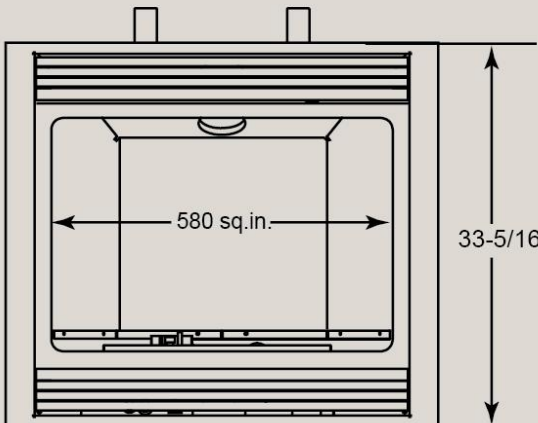

37" Direct Vent Fireplace

GLASS FRAME OPTIONS ARE TO BE CHOSEN WHEN ORDERING

Rectangular Glass Frame
(shown with optional grey brick
liner and standard flush louvers)

Arched Glass Frame
(shown with optional red brick
liner and classic style louvers)

Fireplace dimensions
without safety screen:

Standard features:

- * Realistic glowing 7 pc. log set with ember bed.
- * Flush louvers (optional Classic Louvers available).
- * Stainless steel flex connector and gas shut-off valve.
- * Variable gas valve for flame height control.
- * Operates without electricity to provide heat during a power failure.
- * Battery operated pilot igniter.
- * On/Off Wall Switch.
- * Safety screen.
- * Rectangular glass frame.
- * Burner and heavy gauge welded firebox are covered by Lifetime Warranty.