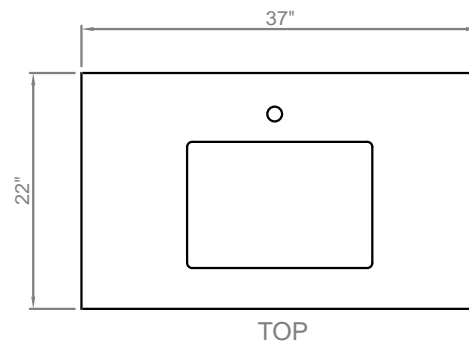

Kodo Series 37" Vanity Console in Walnut finish

tidal

Model(s): KDOC-376xxx-xx series

Kodo 37" wide 2-door, 1-drawer vanity cabinet
Overall Dimensions: 37" Wide x 22" Deep x 35" High (includes top)

Key Features:

- Sophisticated three-dimensional frame design featuring mitred-corner construction
- Solid wood frame construction
- Two Doors with soft-close anti-slam function
- One drawer featuring dovetail construction and under-mount hidden glides with soft-close anti-slam function
- Height adjustable feet
- Cabinet console available in Walnut finish only
- Countertop available in Ajax White Marble or Nova White Quartz
- Available in Chrome and Brushed-Nickel trim

FRONT

REAR

SIDE