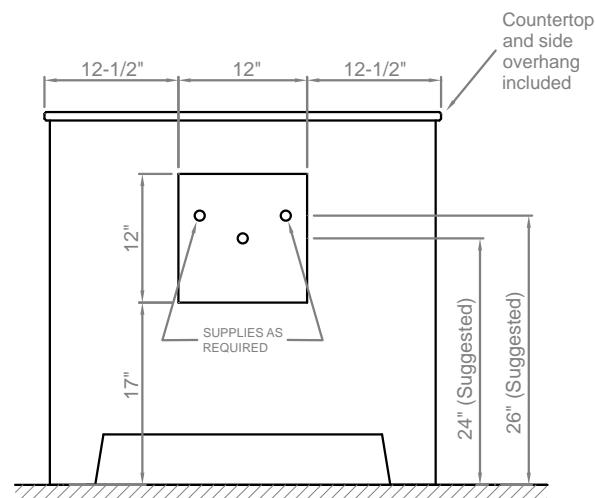

Kodo Series 37" Vanity Console in Walnut finish

tidal

Model(s): KDOC-376xxx-xx series

Kodo 37" wide 2-door, 1-drawer vanity cabinet
Overall Dimensions: 37" Wide x 22" Deep x 35" High (includes top)

Key Features:

- Sophisticated three-dimensional frame design featuring mitred-corner construction
- Solid wood frame construction
- Two Doors with soft-close anti-slam function
- One drawer featuring dovetail construction and under-mount hidden glides with soft-close anti-slam function
- Height adjustable feet
- Cabinet console available in Walnut finish only
- Countertop available in Ajax White Marble or Nova White Quartz
- Available in Chrome and Brushed-Nickel trim

REAR