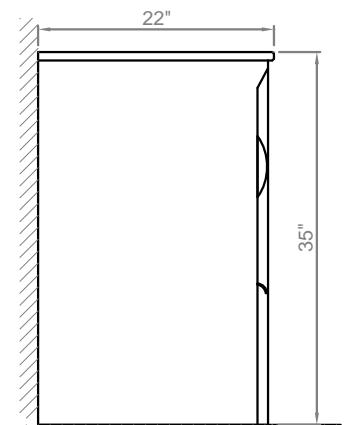

Kodo Series 37" Vanity Console in Walnut finish

tidal

Model(s): KDOC-376xxx-xx series

Kodo 37" wide 2-door, 1-drawer vanity cabinet
Overall Dimensions: 37" Wide x 22" Deep x 35" High (includes top)

Key Features:

- Sophisticated three-dimensional frame design featuring mitred-corner construction
- Solid wood frame construction
- Two Doors with soft-close anti-slam function
- One drawer featuring dovetail construction and under-mount hidden glides with soft-close anti-slam function
- Height adjustable feet
- Cabinet console available in Walnut finish only
- Countertop available in Ajax White Marble or Nova White Quartz
- Available in Chrome and Brushed-Nickel trim

SIDE