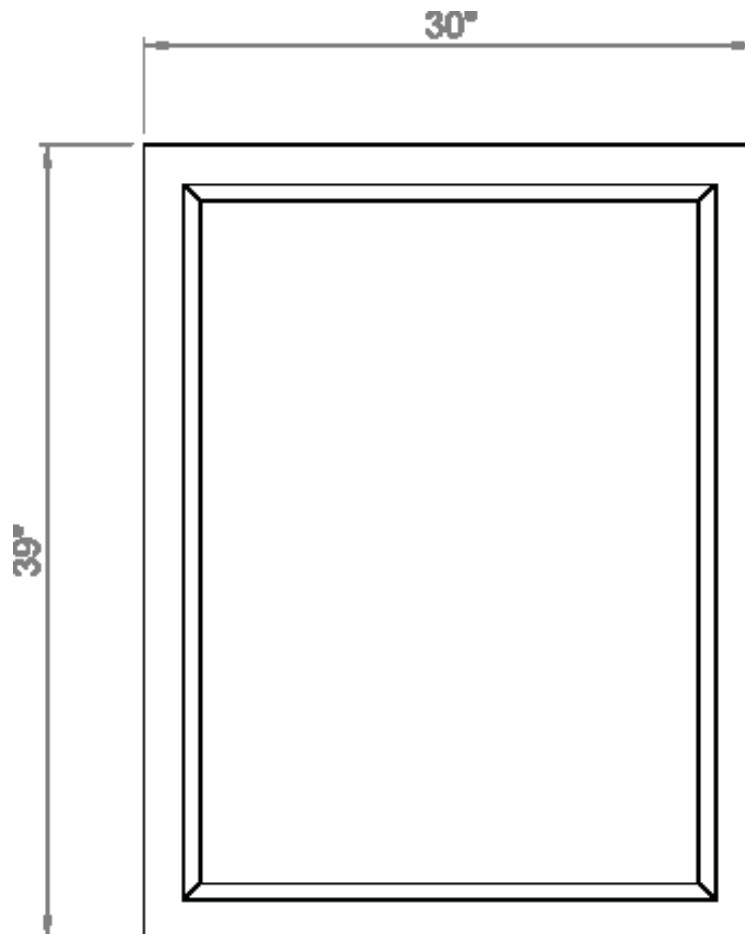

# 30" Framed Mirror

in Dove White and Walnut Finish

Model(s): BELM-30300, -30600

30" wide framed mirror  
Overall Dimensions: 30" Wide x 39" High

### Key Features:

- Constructed of solid birch wood
- Wood framed mirror with bevelled glass
- Bevelled mirror glass

Important Note: Dimensions supplied are nominal and may vary within tolerances. These measurements are subject to change or cancellation. No responsibility is assumed for use of superseded or voided pages.