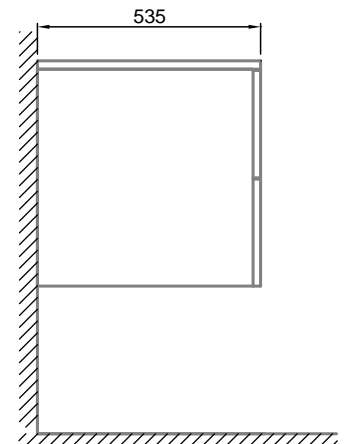

Element Series 30" Vanity Console in Polar White finish

tidal

Model(s): ELMC-307000-GL, ELMC-307000-GQ

Element 30" wide 2-drawer wall-mount vanity cabinet

Overall Dimensions: 30" Wide x 22" Deep x 20-1/2" High (including top)

Key Features:

- Simple and minimalist design
- Two Blum Tandembox metal drawer boxes using Tip-On push-click technology for drawer opening/closing
- Using Blum metal hanging brackets for easy installation
- High quality HDF board construction
- Cabinet console available in Polar White finish only
- Countertop options: Starfire white glass with integrated sink or Ash Grey quartz rectangular white ceramic sink

Remarks:

FRONT

SIDE