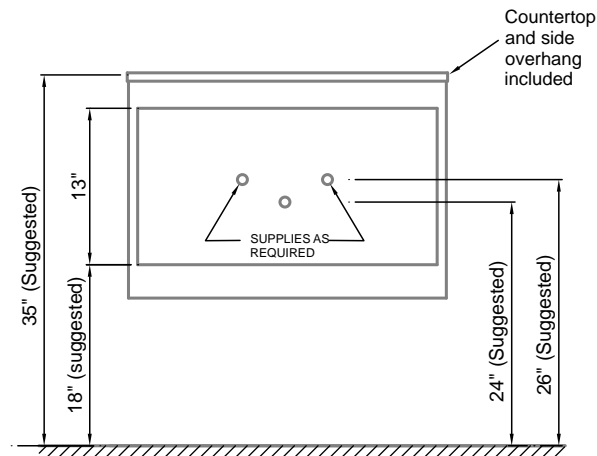

Element Series 30" Vanity Console in Polar White finish

tidal

Model(s): ELMC-307000-GL, ELMC-307000-GQ

Element 30" wide 2-drawer wall-mount vanity cabinet

Overall Dimensions: 30" Wide x 22" Deep x 20-1/2" High (including top)

Key Features:

- Simple and minimalist design
- Two Blum Tandembox metal drawer boxes using Tip-On push-click technology for drawer opening/closing
- Using Blum metal hanging brackets for easy installation
- High quality HDF board construction
- Cabinet console available in Polar White finish only
- Countertop options: Starfire white glass with integrated sink or Ash Grey quartz rectangular white ceramic sink

Remarks:

FRONT

REAR