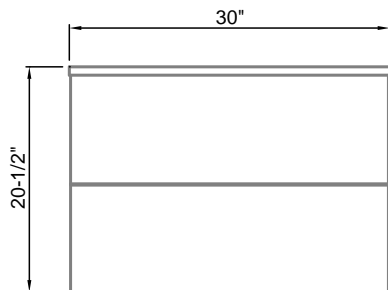

Element Series 30" Vanity Console in Polar White finish

tidal

Model(s): ELMC-307000-GL, ELMC-307000-GQ

Element 30" wide 2-drawer wall-mount vanity cabinet

Overall Dimensions: 30" Wide x 22" Deep x 20-1/2" High (including top)

Key Features:

- Simple and minimalist design
- Two Blum Tandembox metal drawer boxes using Tip-On push-click technology for drawer opening/closing
- Using Blum metal hanging brackets for easy installation
- High quality HDF board construction
- Cabinet console available in Polar White finish only
- Countertop options: Starfire white glass with integrated sink or Ash Grey quartz rectangular white ceramic sink

Remarks:

FRONT