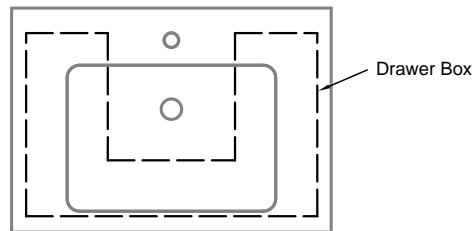

Remarks:

TOP