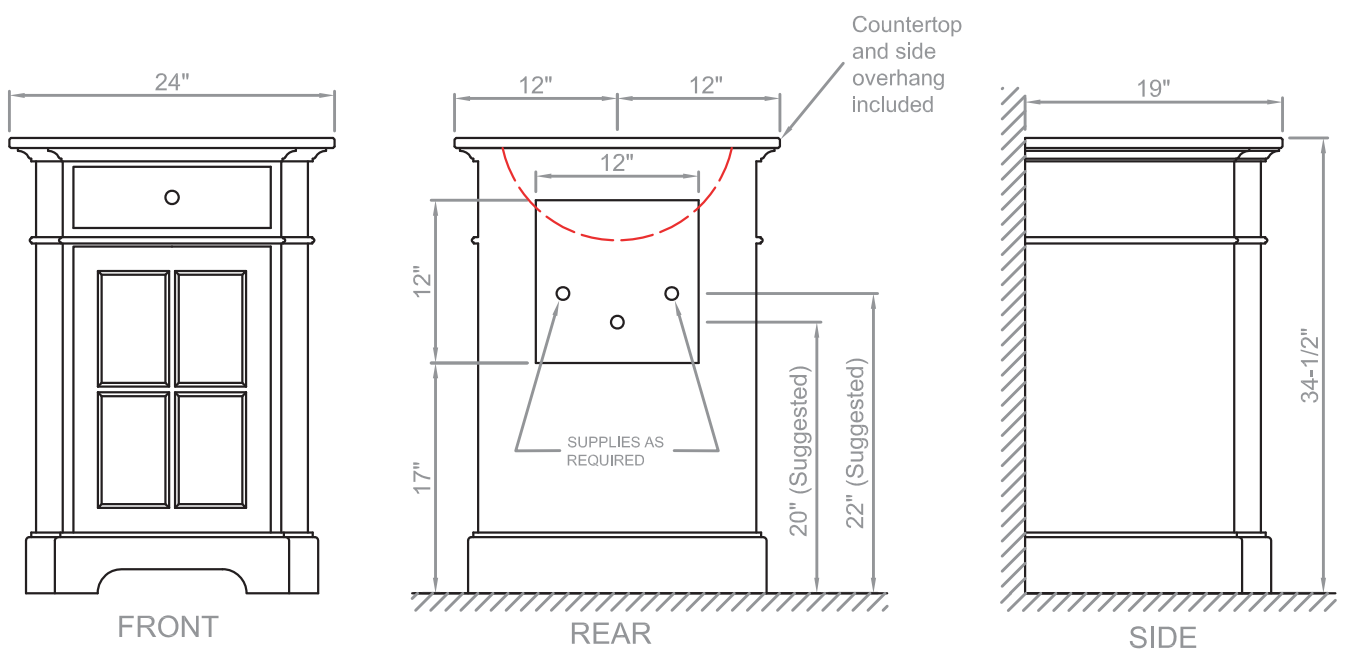

Heritage Series 24" Vanity Console

in Espresso or Coconut White finish

Model(s): HTGC-243030-MB, -243130-MB, -243030-AW, -243130-AW, 242030-AW, 242130-AW, 242030-MB, 242130-MB

Heritage 24" wide 1-door vanity cabinet

Overall Dimensions: 24" Wide x 19" Deep x 34-1/2" High (includes top)

Key Features:

- Space-saver 19" depth for small bathrooms
- Inset door with frosted glass pane
- Soft-close anti-slam door feature
- Height adjustable feet
- Ample storage with adjustable internal shelving
- Cabinet available in Espresso or Coconut White finishes
- Natural stone top available in Midnight Black granite or Ajax White marble
- Available in chrome or brushed-nickel trim
- Constructed of solid Birch wood and Birch veneers

TOP

Important Note: Dimensions supplied are nominal and may vary within tolerances. These measurements are subject to change or cancellation. No responsibility is assumed for use of superseded or voided pages.