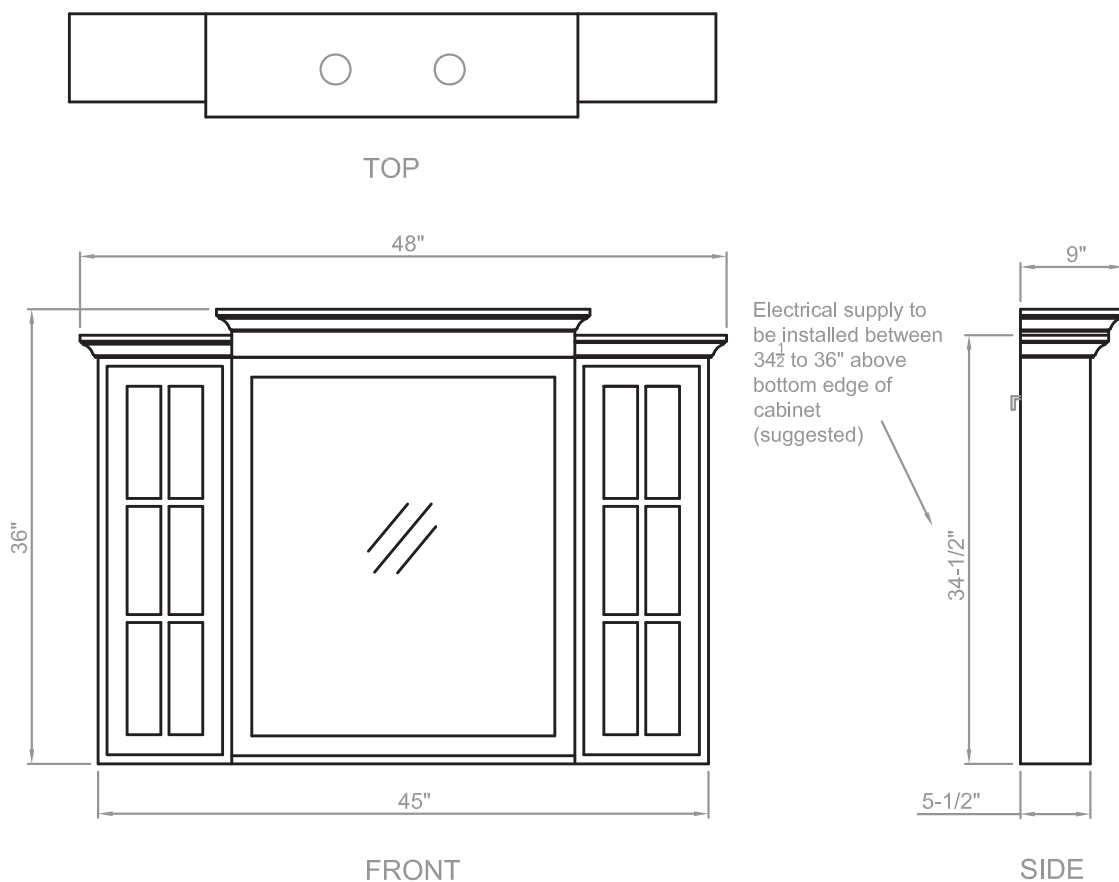

# Heritage Series 48" Medicine Cabinet

in Espresso or Coconut White finish

Model(s): HTGK-483000, -483100, 482000, -482100

Heritage 48" wide 2-door medicine cabinet  
Overall Dimensions: 48" Wide x 5-1/2" Deep x 36" High

## Key Features:

- Matching design details for perfect pairing with the vanity base cabinet
- Beveled-mirror doors featuring concealed European-style hinges with frosted glass panes
- Each storage compartment includes three levels of adjustable tempered glass shelving
- Includes 2 recessed 20W halogen lights with transformer (CSA-approved)
- Light fixtures available in Polished Chrome or Brushed Nickel finish
- Convenient and aesthetically pleasing open shelf positioned under mirror
- Available in Coconut White or Espresso finishes
- Constructed of solid Birch wood and Birch veneers