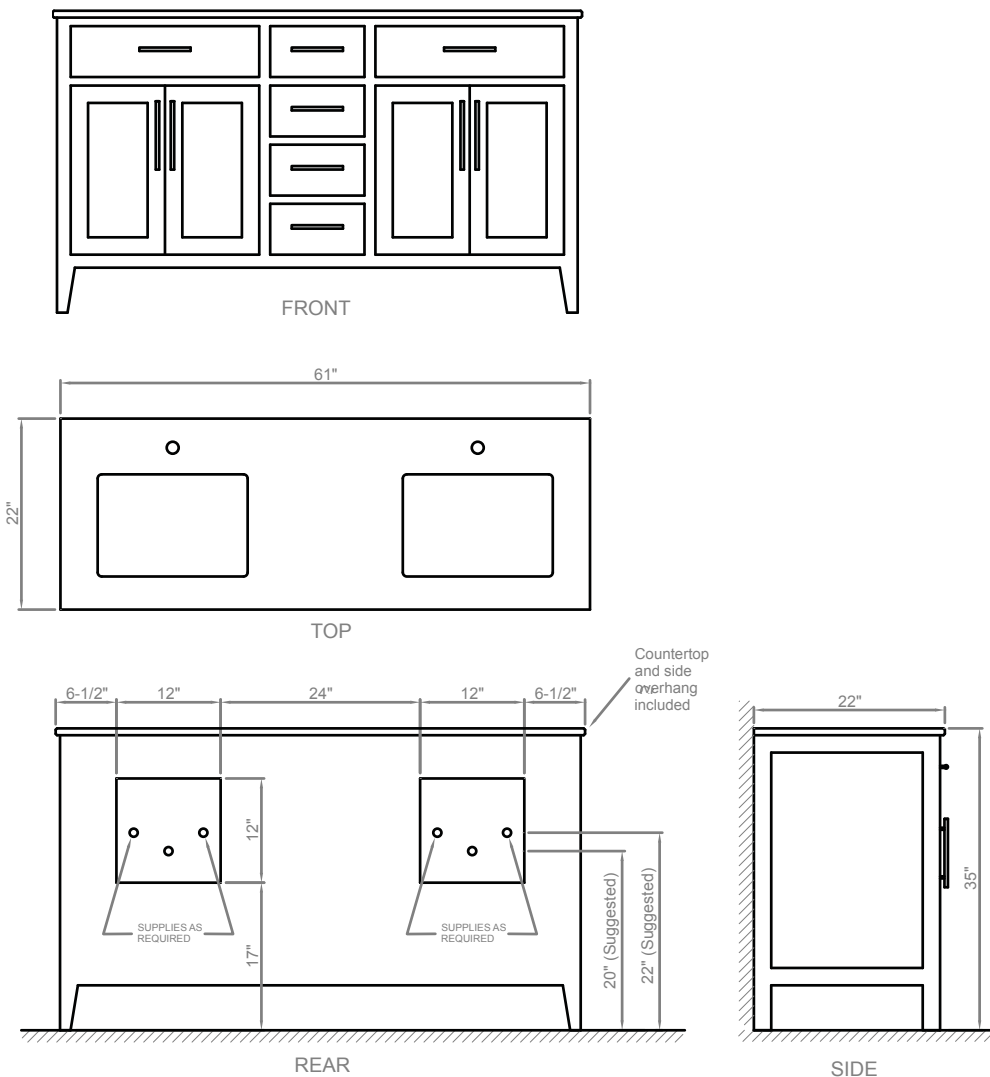

Linden Series 61" Vanity Console

in Dove White or Walnut Finish

Model(s): LDNC-613000-AW, -613000-QW, -616000-AW, -616000-QW

Linden 61" wide 4-drawer 4-door vanity console
Overall Dimensions: 61" Wide x 22" Deep x 36" High (includes top)

Key Features:

- Contemporary Shaker styled 61" vanity in Dove White or Walnut finish
- Two drawers with dovetail construction and undermount hidden glides
- Two Inset doors featuring soft-close anti-slam function
- Countertop offered in Nova White Quartz or Ajax White natural marble
- Stainless steel bar handles
- Constructed of solid Birch wood and birch veneers

Important Note: Dimensions supplied are nominal and may vary within tolerances. These measurements are subject to change or cancellation. No responsibility is assumed for use of superseded or voided pages.