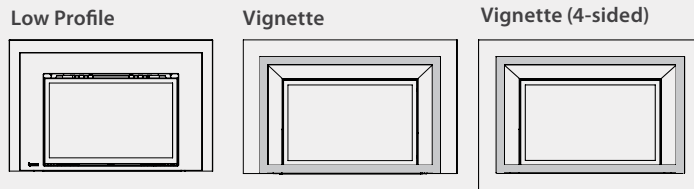

Standard Features

- ☒ Natural gas
- ☒ Safety screen
- ☒ High definition log set
- ☒ Ceramic burner with glowing ember bed
- ☒ Electronic ignition with SureFire™ switch
- ☒ Proflame GTMF remote control
- ☒ Variable speed blower for max heat distribution
- ☒ 6-tube heat exchanger for max efficiencies
- ☒ 30° angled flue for versatile installation
- ☒ Direct vent

Optional Features

- ☐ Faceplates available in Low Profile or Vignette design
- ☐ Faceplate spacer for shallow fireplace installations
- ☐ Regular or oversized backing plates
- ☐ Interior panels in Reflective Black Enamel, Old Town Red, Rustic Brown or Volcanic Black
- ☐ Regency flex venting
- ☐ Propane conversion kit

Specifications (NG)	LRI4E	LRI6E
Input (BTU)	31,000	38,000
Turn down to (BTU)	22,000	25,000
EnerGuide Rating*	71.90%	73.72%
Efficiency (steady state)	84%	84%
Min. Fireplace Opening	LRI4E	LRI6E
Width (front)	30"	34"
Width (rear)	22"	25"
Height	20"	24"
Depth**	15-3/4"	16-3/4"

* For Canada only
** May require spacer

Faceplates*	LRI4E		LRI6E	
	Width	Height	Width	Height
Low Profile	39-15/16"	25-13/16"	45-7/16"	30-3/16"
Vignette	41-9/16"	26-1/16"	47-3/18"	30-9/16"
Vignette (4-sided)	41-9/16"	29-1/4"	47-3/8"	34-1/8"

* See manual for more installation options

Your Regency Dealer

www.regency-fire.com

© 2014 FPI Fireplace Products International Ltd. Regency, Liberty are registered or proprietary trademarks of FPI Fireplace Products International Ltd. All rights reserved. (09/14) Part no. 944-424