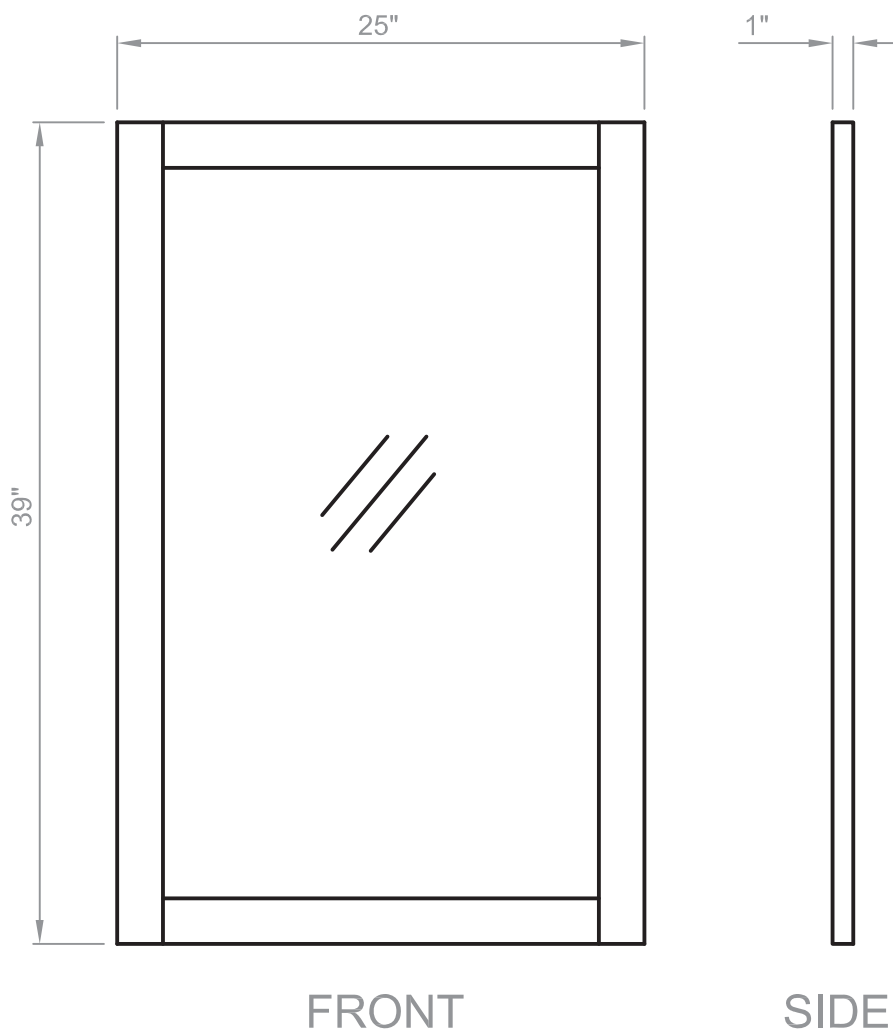

Titan Series Mirror

in Walnut Finish

Model(s): M-204

Titan 25" framed mirror
Overall Dimensions: 25" Wide x 39" High

Key Features:

- Solid wood frame in espresso finish
- Bevelled mirror glass
- Constructed of solid Birch wood and Birch veneers

Important Note: Dimensions supplied are nominal and may vary within tolerances. These measurements are subject to change or cancellation. No responsibility is assumed for use of superseded or voided pages.