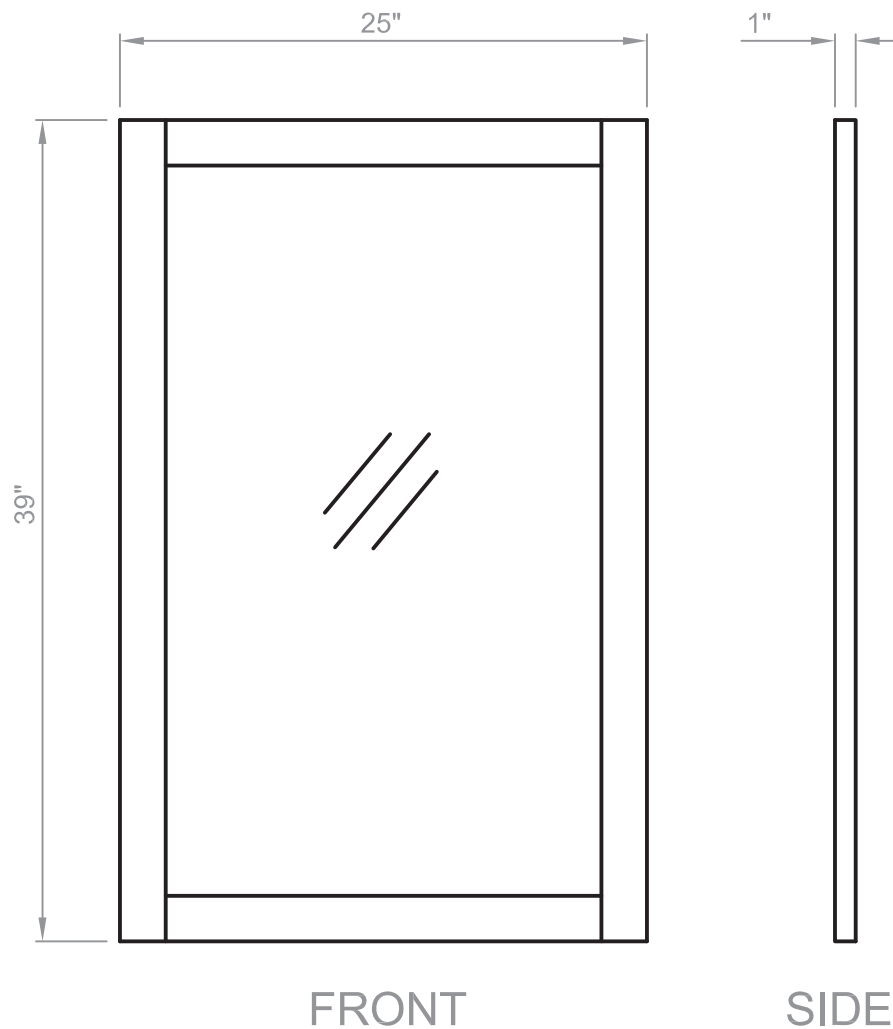

25" Mirror

in Dove White, Espresso and Walnut Finish

Model(s): M-304, -204, -604

25" framed mirror
Overall Dimensions: 25" Wide x 39" High

Key Features:

- Solid wood frame
- Bevelled mirror glass
- Constructed of solid Birch wood and Birch veneers

Important Note: Dimensions supplied are nominal and may vary within tolerances. These measurements are subject to change or cancellation. No responsibility is assumed for use of superseded or voided pages.