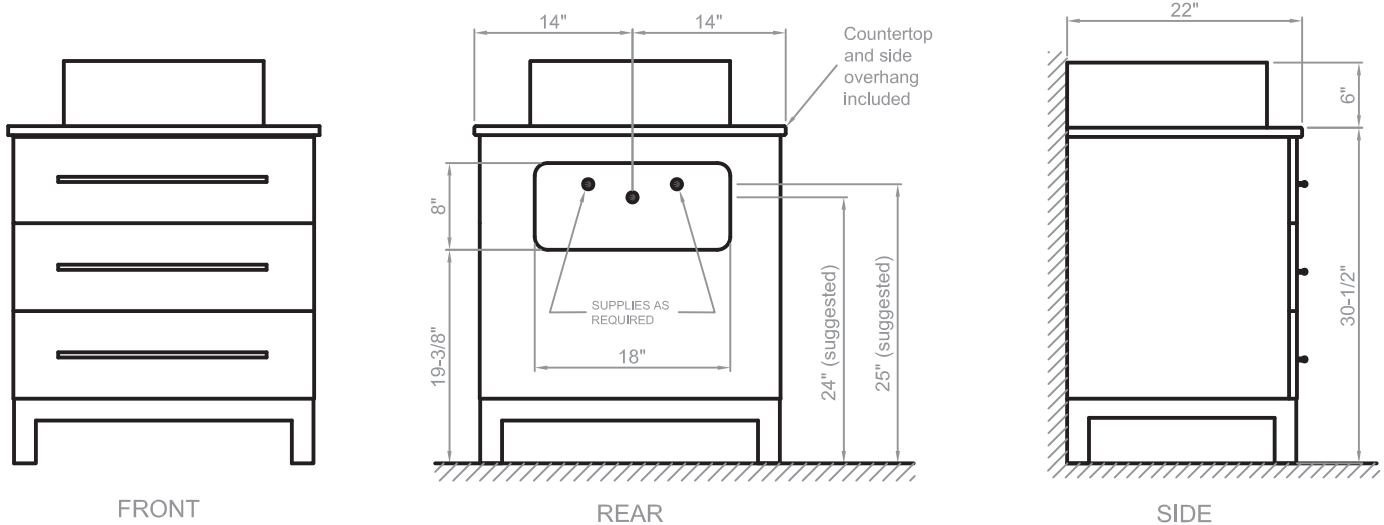

Titan Series 28" Mini Vanity Console in Espresso finish

Model(s): TMC-205, TMC-206, TMC-215, TMC-216

Titan 28" wide 2-drawer vanity cabinet

Overall Dimensions: 28" Wide x 22" Deep x 36" High (incl. sink)

Key Features:

- Compact 28" size
- Square ceramic above-mount vessel
- Stainless steel handles and base
- Dovetailed drawer construction with undermount glides
- Drawer configuration:
 - One (1) standard height drawers
 - One (1) extra deep drawer
- Natural marble countertop available in White or Beige
- Available in chrome or brushed-nickel trim
- Constructed of solid Birch wood and Birch veneers

Important Note: Dimensions supplied are nominal and may vary within tolerances. These measurements are subject to change or cancellation. No responsibility is assumed for use of superseded or voided pages.