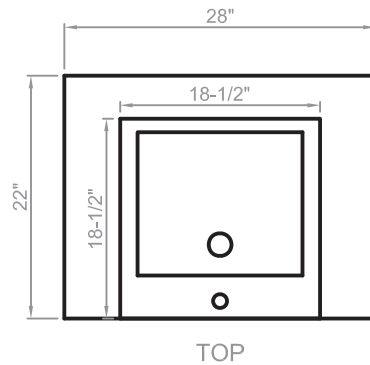

Titan Series 28" Mini Vanity Console in Espresso finish

Model(s): TMC-205, TMC-206, TMC-215, TMC-216

Titan 28" wide 2-drawer vanity cabinet

Overall Dimensions: 28" Wide x 22" Deep x 36" High (incl. sink)

Key Features:

- Compact 28" size
- Square ceramic above-mount vessel
- Stainless steel handles and base
- Dovetailed drawer construction with undermount glides
- Drawer configuration:
 - One (1) standard height drawers
 - One (1) extra deep drawer
- Natural marble countertop available in White or Beige
- Available in chrome or brushed-nickel trim
- Constructed of solid Birch wood and Birch veneers

Important Note: Dimensions supplied are nominal and may vary within tolerances. These measurements are subject to change or cancellation. No responsibility is assumed for use of superseded or voided pages.