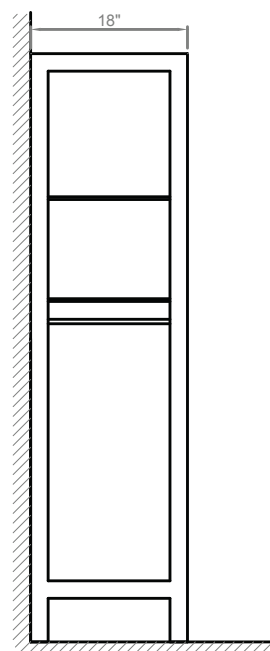

19" Contemporary Tower Cabinet

in Dove White, Walnut and Espresso finish

Model(s): TOWT-193000, -196000, -192000

19" wide, 1-door, 1-drawer, 3-shelf tower cabinet
Overall Dimensions: 19" Wide x 18.5" Deep x 68" High

Key Features:

- Dovetailed drawer construction with undermount glides
- Open glass shelving
- High quality 3/8" extra thick glass
- Constructed of solid Birch wood and birch veneers

TOP

FRONT

SIDE

Important Note: Dimensions supplied are nominal and may vary within tolerances. These measurements are subject to change or cancellation. No responsibility is assumed for use of superseded or voided pages.