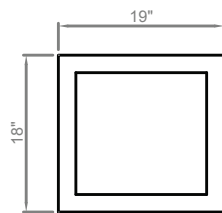

19" Contemporary Tower Cabinet

in Dove White, Walnut and Espresso finish

Model(s): TOWT-193000, -196000, -192000

19" wide, 1-door, 1-drawer, 3-shelf tower cabinet
Overall Dimensions: 19" Wide x 18.5" Deep x 68" High

Key Features:

- Dovetailed drawer construction with undermount glides
- Open glass shelving
- High quality 3/8" extra thick glass
- Constructed of solid Birch wood and birch veneers

TOP

FRONT

SIDE

Important Note: Dimensions supplied are nominal and may vary within tolerances. These measurements are subject to change or cancellation. No responsibility is assumed for use of superseded or voided pages.