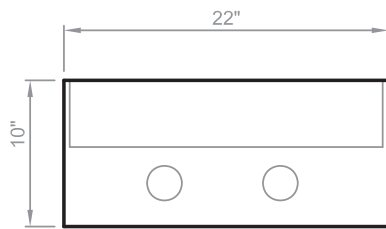

# Titan Series 22" Medicine Cabinet

in Espresso finish

Model(s): TTNK-2220, -2210

Titan 22" wide 1-door 4-shelf medicine cabinet  
Overall Dimensions: 22" Wide x 5½" Deep x 37" High (includes top)

## Key Features:

- Wood framed, beveled mirror doors feature concealed European-style hinges
- Three levels of internally adjustable tempered glass shelving to maximize storage and functionality
- Includes two inset 20W halogen lights with transformer (CSA-approved)
- Light fixtures available in chrome or brushed-nickel trim
- Universal Left-opening or Right-opening door installation
- Constructed of solid Birch wood and Birch veneers

TOP

FRONT

Electrical supply to be installed 36 - 38" above bottom edge of cabinet (suggested)

SIDE

Important Note: Dimensions supplied are nominal and may vary within tolerances. These measurements are subject to change or cancellation. No responsibility is assumed for use of superseded or voided pages.