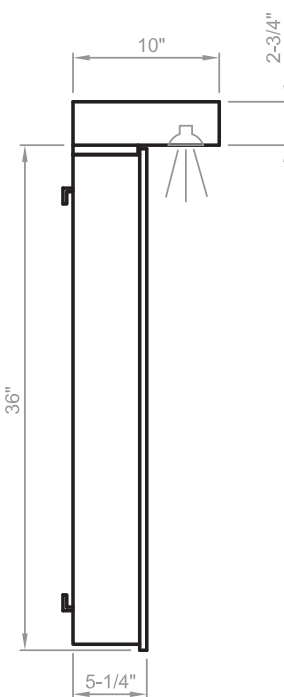

# Titan Series 22" Medicine Cabinet

in Espresso finish

Model(s): TTNK-2220, -2210

Titan 22" wide 1-door 4-shelf medicine cabinet  
Overall Dimensions: 22" Wide x 5½" Deep x 37" High (includes top)

## Key Features:

- Wood framed, beveled mirror doors feature concealed European-style hinges
- Three levels of internally adjustable tempered glass shelving to maximize storage and functionality
- Includes two inset 20W halogen lights with transformer (CSA-approved)
- Light fixtures available in chrome or brushed-nickel trim
- Universal Left-opening or Right-opening door installation
- Constructed of solid Birch wood and Birch veneers

TOP

FRONT

Electrical supply to be installed 36 - 38" above bottom edge of cabinet (suggested)

SIDE

Important Note: Dimensions supplied are nominal and may vary within tolerances. These measurements are subject to change or cancellation. No responsibility is assumed for use of superseded or voided pages.