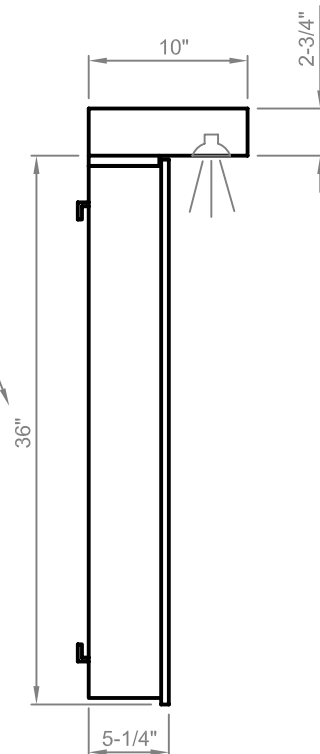

# Titan Series 22" Medicine Cabinet

in Espresso finish

Model(s): TTNK-2220, -2210

Titan 22" wide 1-door 4-shelf medicine cabinet

Overall Dimensions: 22" Wide x 5½" Deep x 37" High (includes top)

### Key Features:

- Wood framed, beveled mirror doors feature concealed European-style hinges
- Three levels of internally adjustable tempered glass shelving to maximize storage and functionality
- Includes two inset 20W halogen lights with transformer (CSA-approved)
- Light fixtures available in chrome or brushed-nickel trim
- Universal Left-opening or Right-opening door installation
- Constructed of solid Birch wood and birch veneers

TOP

FRONT

Electrical supply to be installed 36 - 38" above bottom edge of cabinet (suggested)

SIDE

Important Note: Dimensions supplied are nominal and may vary within tolerances. These measurements are subject to change or cancellation. No responsibility is assumed for use of superseded or voided pages.