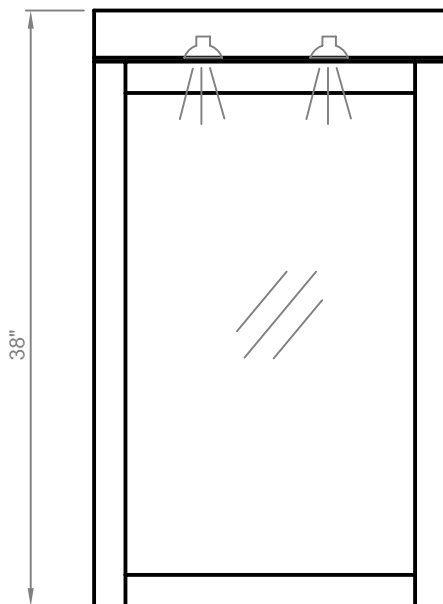

# Titan Series 22" Medicine Cabinet

in Espresso finish

Model(s): TTNK-2220, -2210

Titan 22" wide 1-door 4-shelf medicine cabinet

Overall Dimensions: 22" Wide x 5½" Deep x 37" High (includes top)

### Key Features:

- Wood framed, beveled mirror doors feature concealed European-style hinges
- Three levels of internally adjustable tempered glass shelving to maximize storage and functionality
- Includes two inset 20W halogen lights with transformer (CSA-approved)
- Light fixtures available in chrome or brushed-nickel trim
- Universal Left-opening or Right-opening door installation
- Constructed of solid Birch wood and birch veneers

TOP

FRONT

Electrical supply to be installed 36 - 38" above bottom edge of cabinet (suggested)

SIDE

Important Note: Dimensions supplied are nominal and may vary within tolerances. These measurements are subject to change or cancellation. No responsibility is assumed for use of superseded or voided pages.