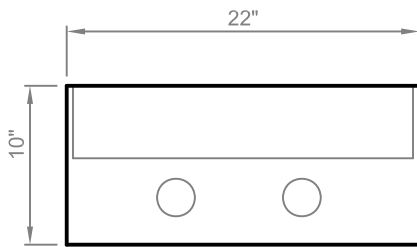

# Titan Series 22" Medicine Cabinet

in Espresso finish

Model(s): TTNK-2220, -2210

Titan 22" wide 1-door 4-shelf medicine cabinet

Overall Dimensions: 22" Wide x 5½" Deep x 37" High (includes top)

### Key Features:

- Wood framed, beveled mirror doors feature concealed European-style hinges
- Three levels of internally adjustable tempered glass shelving to maximize storage and functionality
- Includes two inset 20W halogen lights with transformer (CSA-approved)
- Light fixtures available in chrome or brushed-nickel trim
- Universal Left-opening or Right-opening door installation
- Constructed of solid Birch wood and birch veneers

TOP

FRONT

Electrical supply to be installed 36 - 38" above bottom edge of cabinet (suggested)

SIDE

Important Note: Dimensions supplied are nominal and may vary within tolerances. These measurements are subject to change or cancellation. No responsibility is assumed for use of superseded or voided pages.