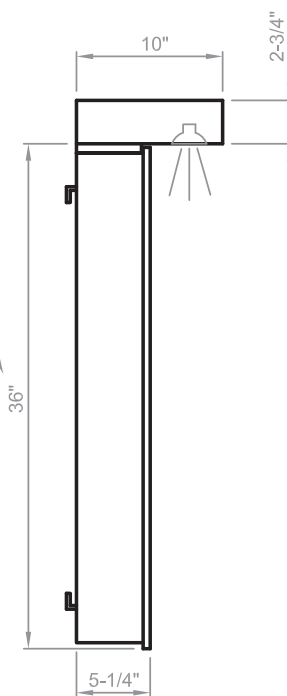

Contemporary 22" Medicine Cabinet

in Dove White, Espresso or Walnut finish

Model(s): TTNK-2220, -2221, -2230, -2231, -2260, -2261

22" wide 1-door 4-shelf medicine cabinet

Overall Dimensions: 22" Wide x 5½" Deep x 37" High (includes top)

Key Features:

- Wood framed, beveled mirror doors feature concealed European-style hinges
- Three levels of internally adjustable tempered glass shelving to maximize storage and functionality
- Includes two inset 20W halogen lights with transformer (CSA-approved)
- Light fixtures available in chrome or brushed-nickel trim
- Universal Left-opening or Right-opening door installation
- Constructed of solid Birch wood and Birch veneers

TOP

FRONT

Electrical supply to be installed 36 - 38" above bottom edge of cabinet (suggested)

SIDE

Important Note: Dimensions supplied are nominal and may vary within tolerances. These measurements are subject to change or cancellation. No responsibility is assumed for use of superseded or voided pages.