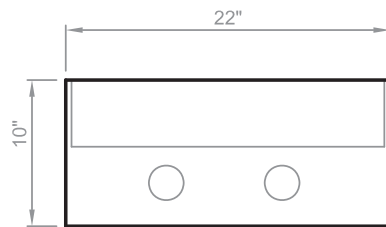

Contemporary 22" Medicine Cabinet

in Dove White, Espresso or Walnut finish

Model(s): TTNK-2220, -2221, -2230, -2231, -2260, -2261

22" wide 1-door 4-shelf medicine cabinet

Overall Dimensions: 22" Wide x 5½" Deep x 37" High (includes top)

Key Features:

- Wood framed, beveled mirror doors feature concealed European-style hinges
- Three levels of internally adjustable tempered glass shelving to maximize storage and functionality
- Includes two inset 20W halogen lights with transformer (CSA-approved)
- Light fixtures available in chrome or brushed-nickel trim
- Universal Left-opening or Right-opening door installation
- Constructed of solid Birch wood and Birch veneers

TOP

FRONT

Electrical supply to be installed 36 - 38" above bottom edge of cabinet (suggested)

SIDE

Important Note: Dimensions supplied are nominal and may vary within tolerances. These measurements are subject to change or cancellation. No responsibility is assumed for use of superseded or voided pages.