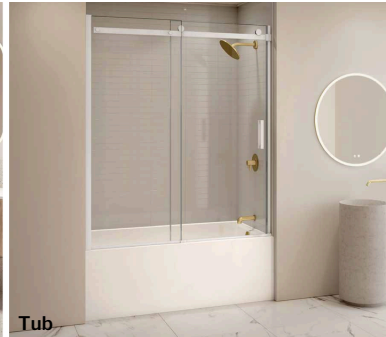

# HORIZON SKYLINE

Valid from March 2nd 2026\*\*

NEW!  
NOW REVERSIBLE

NEW!  
FAUCET  
ACCESS

In-line

2sided

Tub