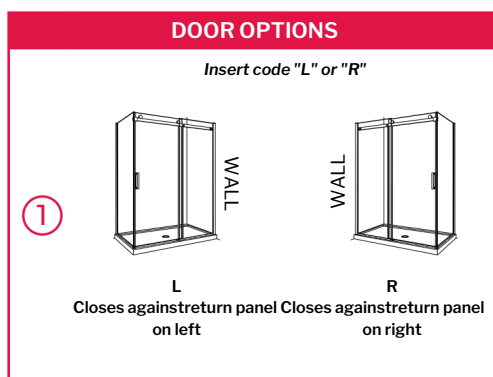

## IN-LINE

Indicate whether the door will be on the left or on the right by inserting L or R.

## 2 SIDED CRP

(Closure against the RETURN PANEL)

You must indicate left or right by inserting L or R for the door and the return panel.

NHS/NSS24836-\_\_-80①-79

NHS/NSS26036-\_\_-80①-79

NOTE: For configuration with closure against the return panel: door and return panel are ALWAYS on the same side